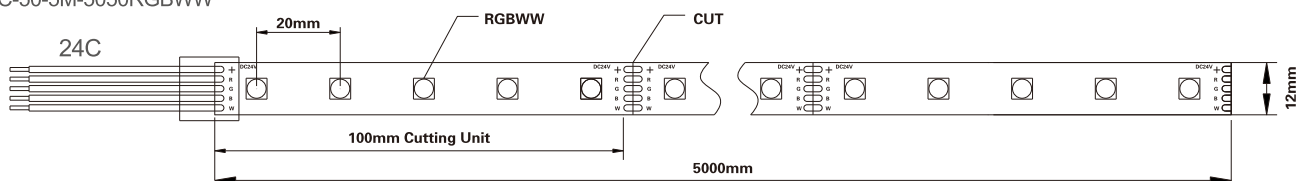

RGBW/RGB LED FLEXIBLE STRIP

RGBW FLEX 50LED/M, 60LED/M

KEY FEATURES:

- Free combination of R,G, B and W, this new strip emits much more light effect and richer colors than normal RGB strip.
- Ultimate solution for producing full color spectrum LED lighting.
- Either integrated RGBW or combined RGB and W led strip is available.

TECHNICAL DATA:

Item No.	LED Color	Input Voltage	Watt/M	Lumen/M	Lumen/Watt	CRI	LED/M	Width	Cuttable Length	IP Rating	EEI
FL24C-50-5M-5050RGBWWS	RGB/WWS 2700K	24V DC	14.4W	/	/	80+,90+	50	12mm	100mm	IP20/IP44/IP65/P-NANO	A
FL24C-50-5M-5050RGBWW	RGB/WW 3000K	24V DC	14.4W	/	/	80+,90+	50	12mm	100mm	IP20/IP44/IP65/P-NANO	A
FL24C-50-5M-5050RGBNW	RGB/NW 4000K	24V DC	14.4W	/	/	80+,90+	50	12mm	100mm	IP20/IP44/IP65/P-NANO	A
FL24C-50-5M-5050RGBCW	RGB/CW 6000K	24V DC	14.4W	/	/	80+,90+	50	12mm	100mm	IP20/IP44/IP65/P-NANO	A
FL24V-60-5M-5050RGB/3528WWS	RGB/WWS 2700K	24V DC	19.2W	/	/	80+,90+	60	12mm	100mm	IP20/IP44/IP65/P-NANO	/
FL24V-60-5M-5050RGB/3528WW	RGB/WW 3000K	24V DC	19.2W	/	/	80+,90+	60	12mm	100mm	IP20/IP44/IP65/P-NANO	/
FL24V-60-5M-5050RGB/3528NW	RGB/NW 4000K	24V DC	19.2W	/	/	80+,90+	60	12mm	100mm	IP20/IP44/IP65/P-NANO	
FL24V-60-5M-5050RGB/3528CW	RGB/CW 6000K	24V DC	19.2W	/	/	80+,90+	60	12mm	100mm	IP20/IP44/IP65/P-NANO	

FL24C-50-5M-5050RGBWW

FL24V-60-5M-5050RGB/3528xx